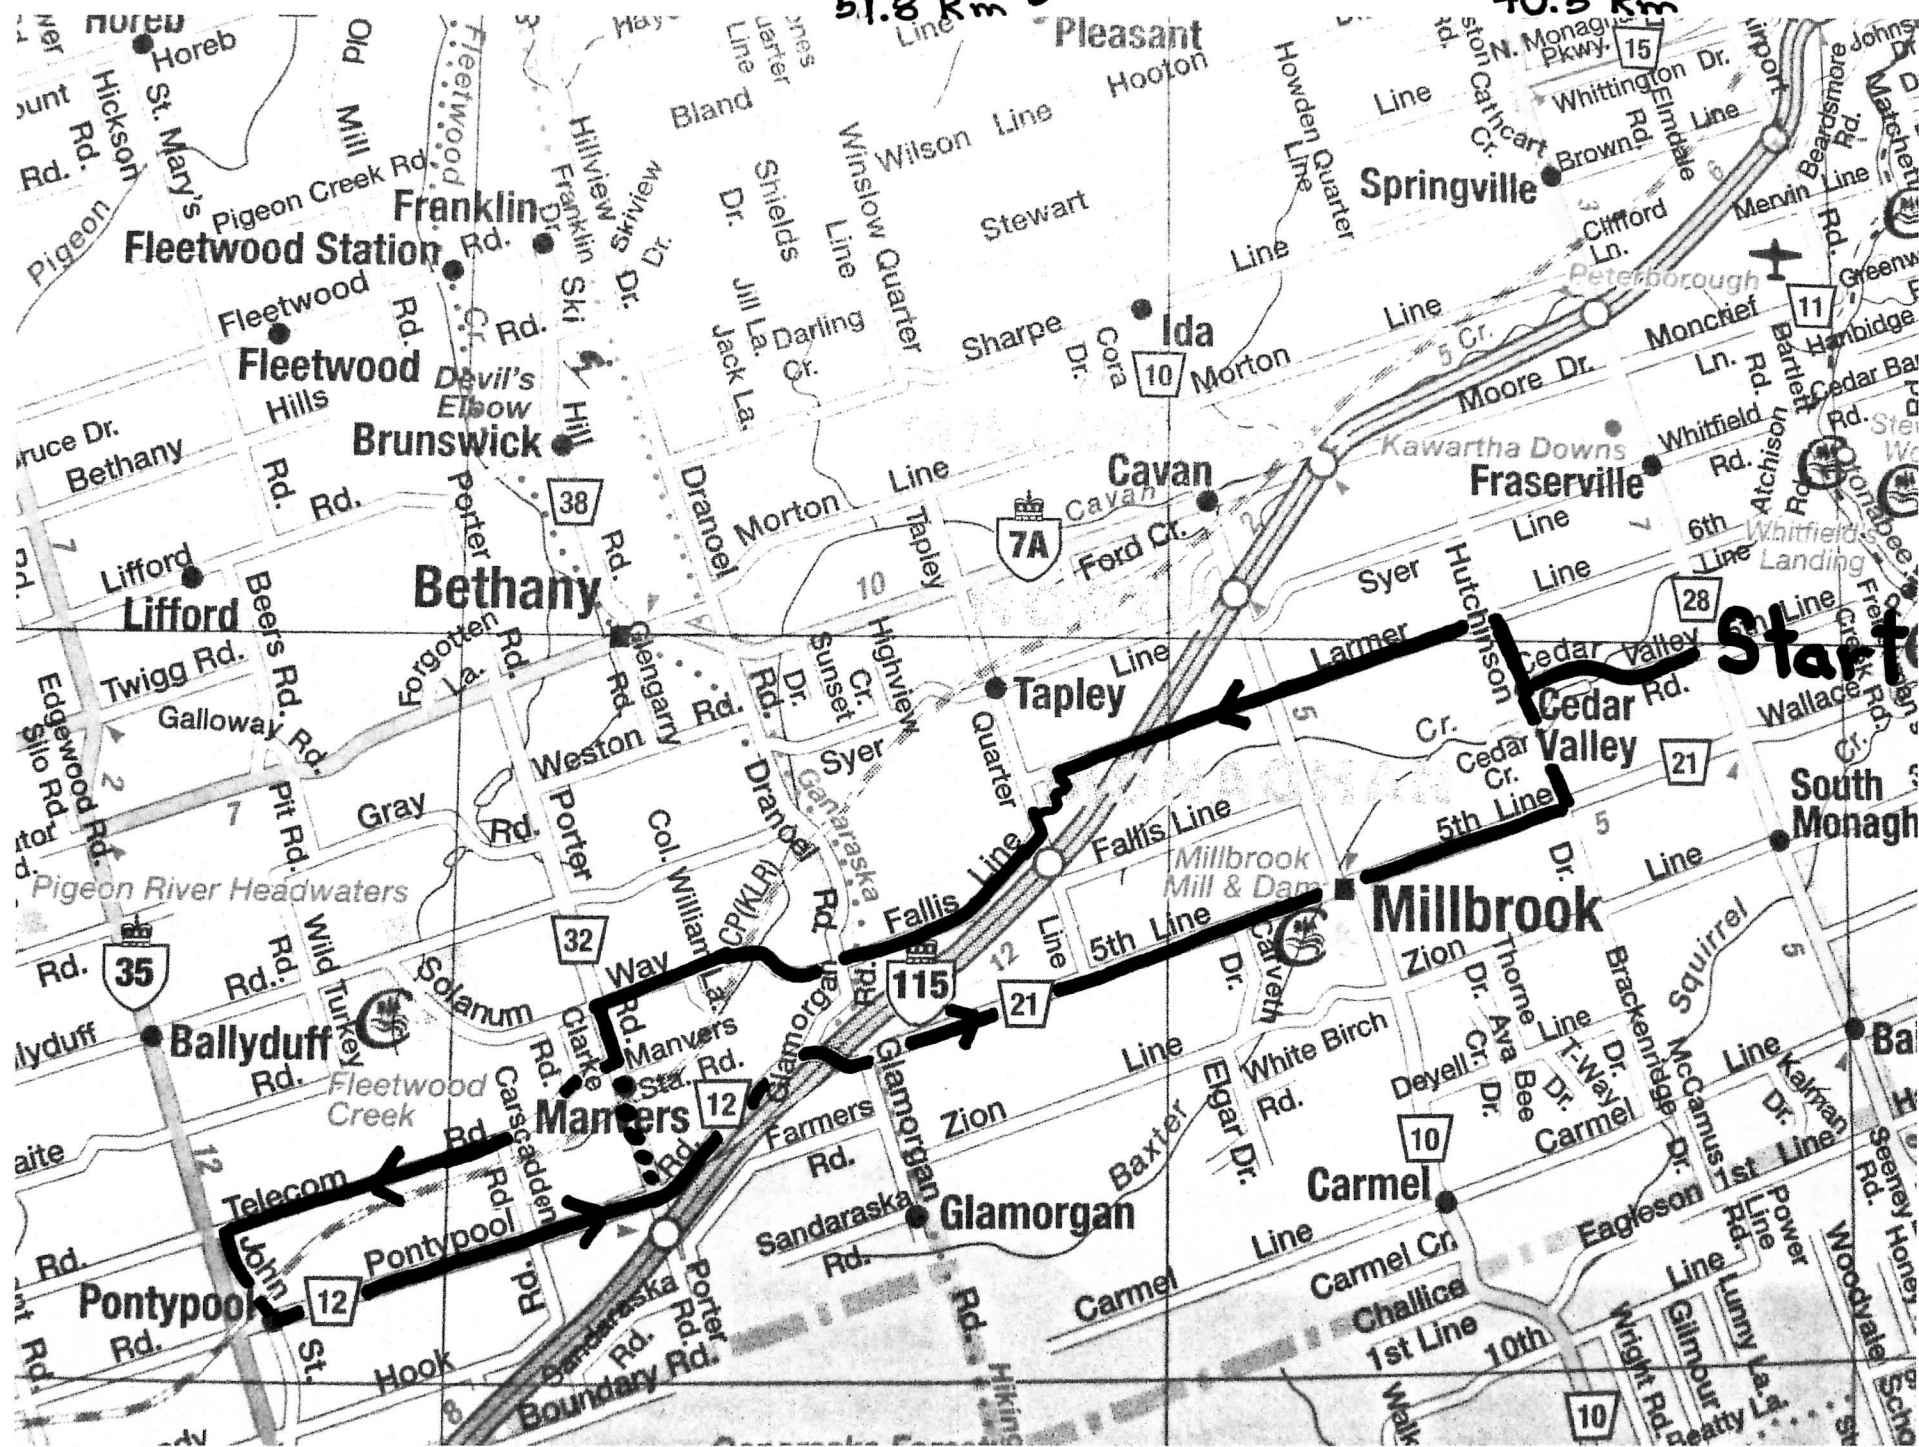

Baxter Creek

— Long Route

51.8 km

... Short Route

40.5 km

Baxter Creek Golf Club

51.8 Km Route

0.0	0.0	Turn right from golf course onto Cedar Valley Rd.
2.9	2.9	Turn right onto Hutchison Dr.
1.1	4.0	Turn left onto Larmer Line
6.2	10.1	Turn left onto Valley Rd.
2.1	12.3	Continue onto Fallis Line
3.7	16.0	Continue onto Solanum Way
3.2	19.2	Turn left onto Porter Rd.
1.1	20.3	Turn right onto Telecom Rd.
5.9	26.2	Turn left onto John St.
1.6	27.8	Turn left onto Pontypool Rd/County Rd. 12
8.8	36.6	Continue onto County Road 21
10.6	47.2	Turn left onto Hutchison Dr.
1.8	48.9	Turn right onto Cedar Valley Rd.
2.9	51.8	Turn left into Baxter Creek Golf Course

40.5 km Route

0.0	0.0	Turn right from golf course onto Cedar Valley Rd.
2.9	2.9	Turn right onto Hutchison Dr.
1.1	4.0	Turn left onto Larmer Line
6.2	10.1	Turn left onto Valley Rd.
2.1	12.3	Continue onto Fallis Line
3.7	16.0	Continue onto Solanum Way
3.2	19.2	Turn left onto Porter Rd.
2.8	22	Turn left onto Pontypool Rd/County Rd. 12
3.3	25.3	Continue onto County Road 21
10.6	35.9	Turn left onto Hutchison Dr.
1.8	37.6	Turn right onto Cedar Valley Rd.
2.9	40.5	Turn left into Baxter Creek Golf Course