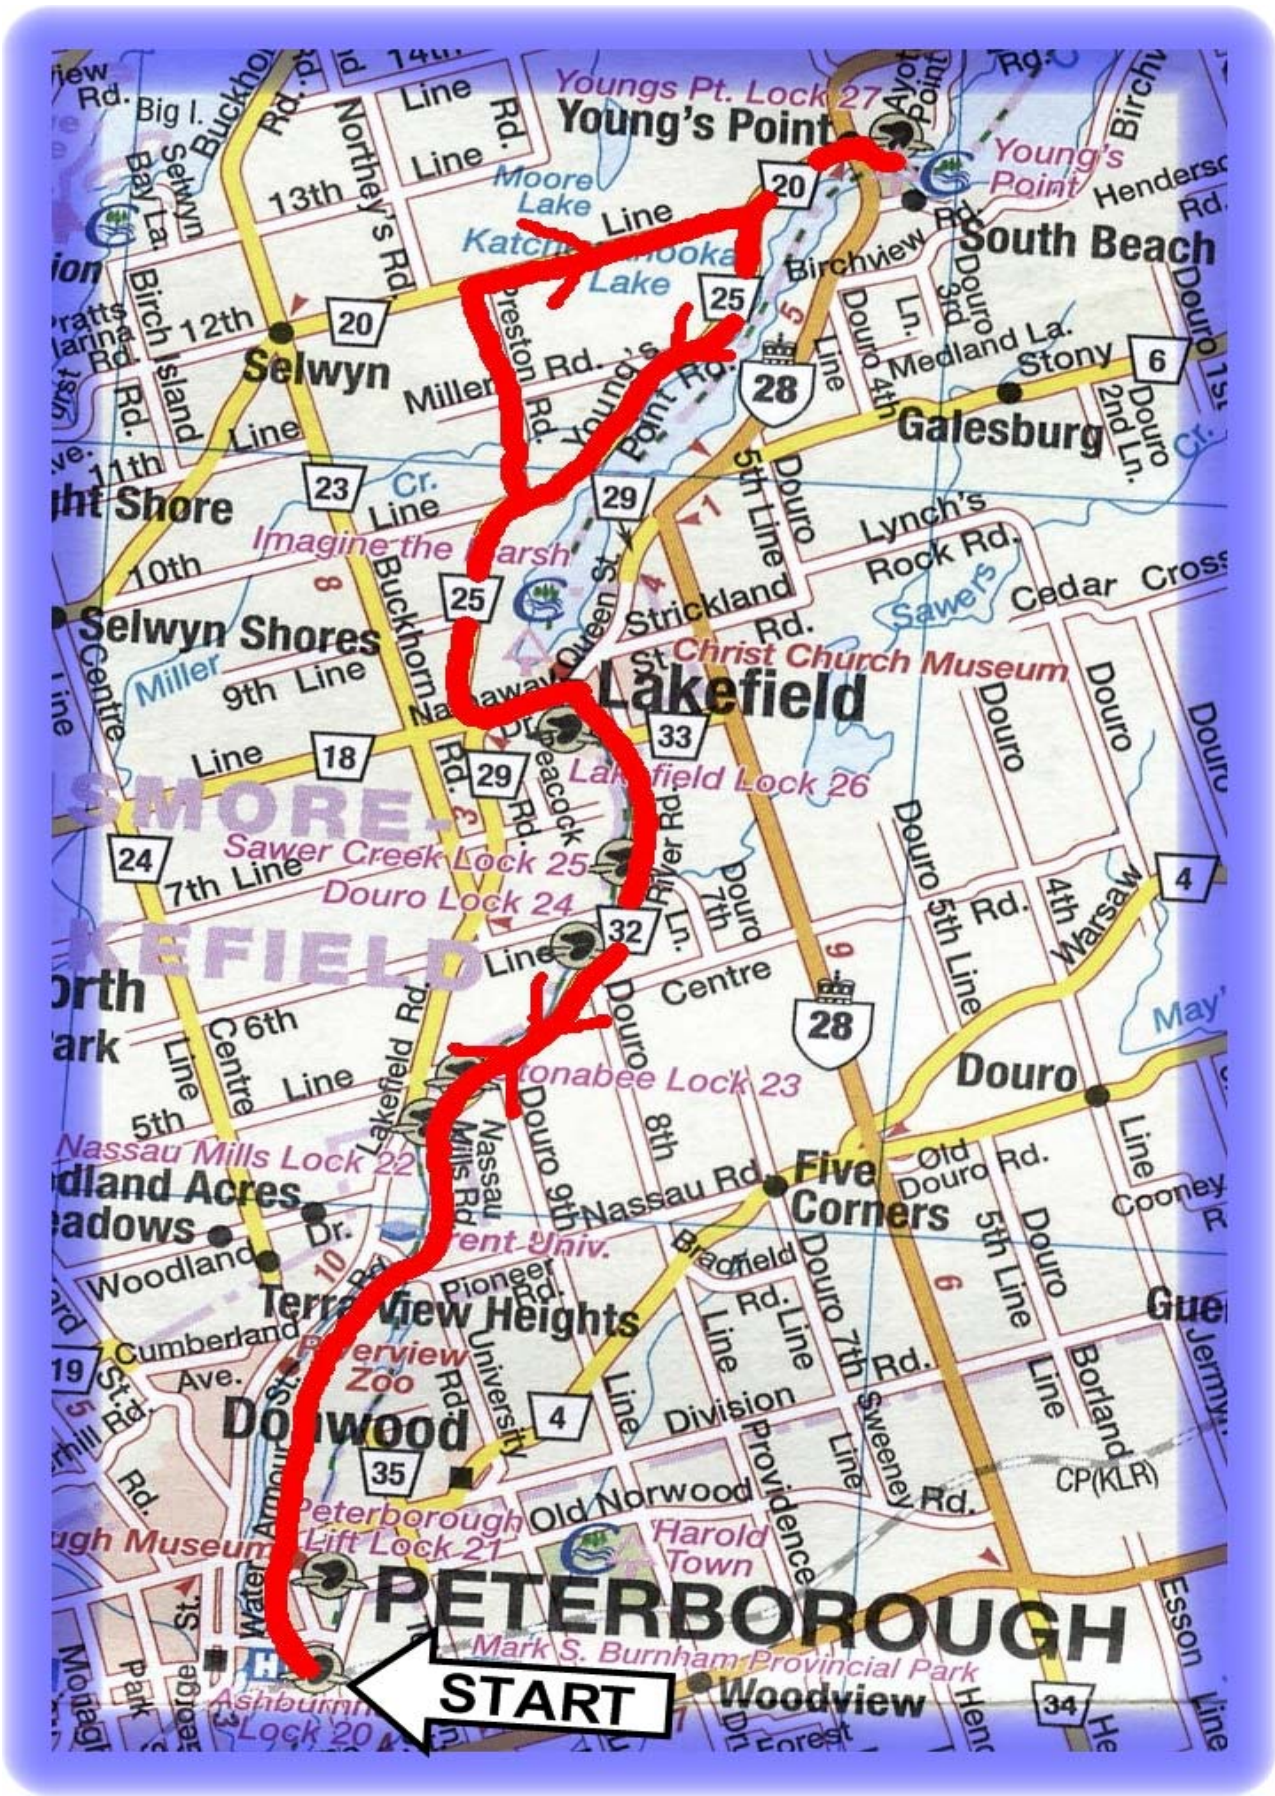

# Lakefield & Young's Point (57 km)

Ride starts at Peterborough's Beavermead Park (junction of Ashburnham Dr. & Marsdale Dr.)

0.0	0.0		follow paved Trans Canada Trail				back-track on Nathaway Dr.
0.1	0.1		continue on TCT	0.4	29.6		Young's Pt. Rd. (C.R.20)
0.9	1.0		Mark St. (follow Rotary Greenway Trail)	1.5	31.1		Young's Pt. Rd. (C.R.25)
0.3	1.3		Sophia St. (follow Rotary Greenway Trail)	8.4	39.5		Eighth Line (C.R.18)
0.1	1.4		<b>Look for, and follow, the paved trail!</b>	0.1	39.6		Bridge St. (C.R.29)
5.9	7.3		Trail continues along Armour Rd.	1.1	40.7		Water St. (Lakefield)
0.5	7.8		Nassau Mills Rd.	<b>Back-track to Peterborough the way you came</b>			
1.0	8.8		Rotary Greenway Trail starts again right after Trent University & East Bank Rd.				
7.9	16.7		Bridge St. (Lakefield)	16.5	57.2		Beavermead Park
1.1	17.8		Eighth Line (C.R.18)				
0.1	17.9		Young's Pt. Rd. (C.R.25)				
3.2	21.1		Preston Rd.				
2.9	24.0		12th Line				
3.3	27.3		Young's Pt. Rd. (C.R.20)				
1.5	28.8		Nathaway Dr. (Young's Point)				
0.4	29.2		Lockside Trading Co.				

**START**

**PETERBOROUGH**

**SMORE**  
**LAKEFIELD**

**Five Corners**

**Douroville**

**Selwyn**

**Lakefield**

**Galesburg**

**Young's Point**

**South Beach**

**North Shore**

**Selwyn Shores**

**North**

**Woodland Acres**

**Terre View Heights**

**Peterborough Lift Lock 21**