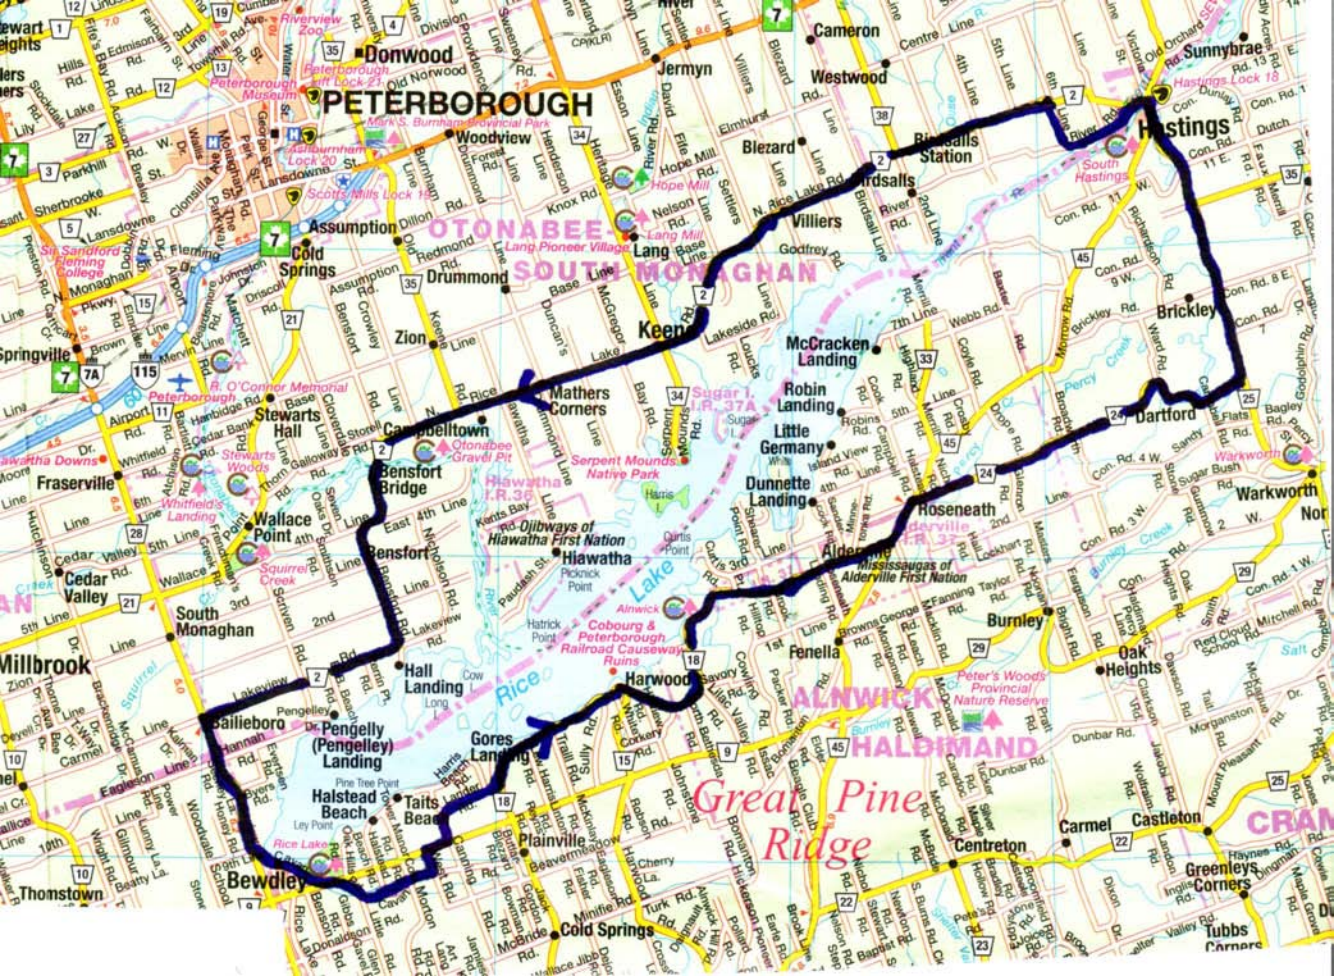

# Around The (Rice) Lake (106 km)

This ride starts and ends in Beautiful Bewdley

0.0	0.0		South on Rice Lake Drive	3.2	57.4		Asphodel Sixth Line
0.7	0.7		Cavan Rd.	1.6	59.0		C.R. 2
1.8	2.5		Cavan Rd. Cross C.R.9 (stop sign)	16.3	75.3		C.R. 2 (stop sign) Village of <b>Keene</b>
3.5	6.0		West Rd.	24.6	99.9		C.R. 28 (unmarked; stop sign) Village of <b>Baileboro</b>
0.8	6.8		C.R.9 (caution: busy road) (unmarked; stop sign)	4.4	104.3		Rice Lake Drive (Town of Bewdley)
0.8	7.6		Lander Rd.	1.5	105.8		Home again!
3.2	10.8		C.R. 18 (unmarked; stop sign) (Pitcher's Place restaurant)				
0.8	11.6		C.R.18 (right at stop sign) (Village of <b>Gore's Landing</b> )				
5.0	16.6		C.R. 18 (Village of <b>Harwood</b> ) (slight jog R/L at stop sign)				
13.3	29.9		C.R.45 (caution: busy road) ( <b>Alderville</b> First Nation)				
1.5	31.4		C.R. 24 (Village of <b>Roseneath</b> )				
13.0	44.4		C.R.25				
9.0	53.4		Bridge St. (C.R.45) (unmarked; stop sign) (Town of <b>Hastings</b> )				
0.8	54.2		Front Street (unmarked; traffic lights) (first left after bridge) (becomes <i>River Rd.</i> )				

# PETERBOROUGH

**OTONABEE**  
**SOUTH MONAGHAN**

**ALN WICK**  
**HALDIMAND**  
**Great Pine Ridge**

**Donwood**

**Assumption**  
**Cold Springs**

**Keen**

**McCracken Landing**  
**Robin Landing**  
**Little Germany**

**Oak Heights**

**Salisbury**  
**Pengelly (Pengelly) Landing**  
**Halstead Beach**

**Tait's Beach**  
**Plainville**

**Cold Springs**

**Centreton**

**Carmel**  
**Castleton**

**Greenleys Corners**  
**Tubbs Corners**

**McCracken Landing**

**Bliss Station**

**Bliss Station**

**Bliss Station**

**Bliss Station**