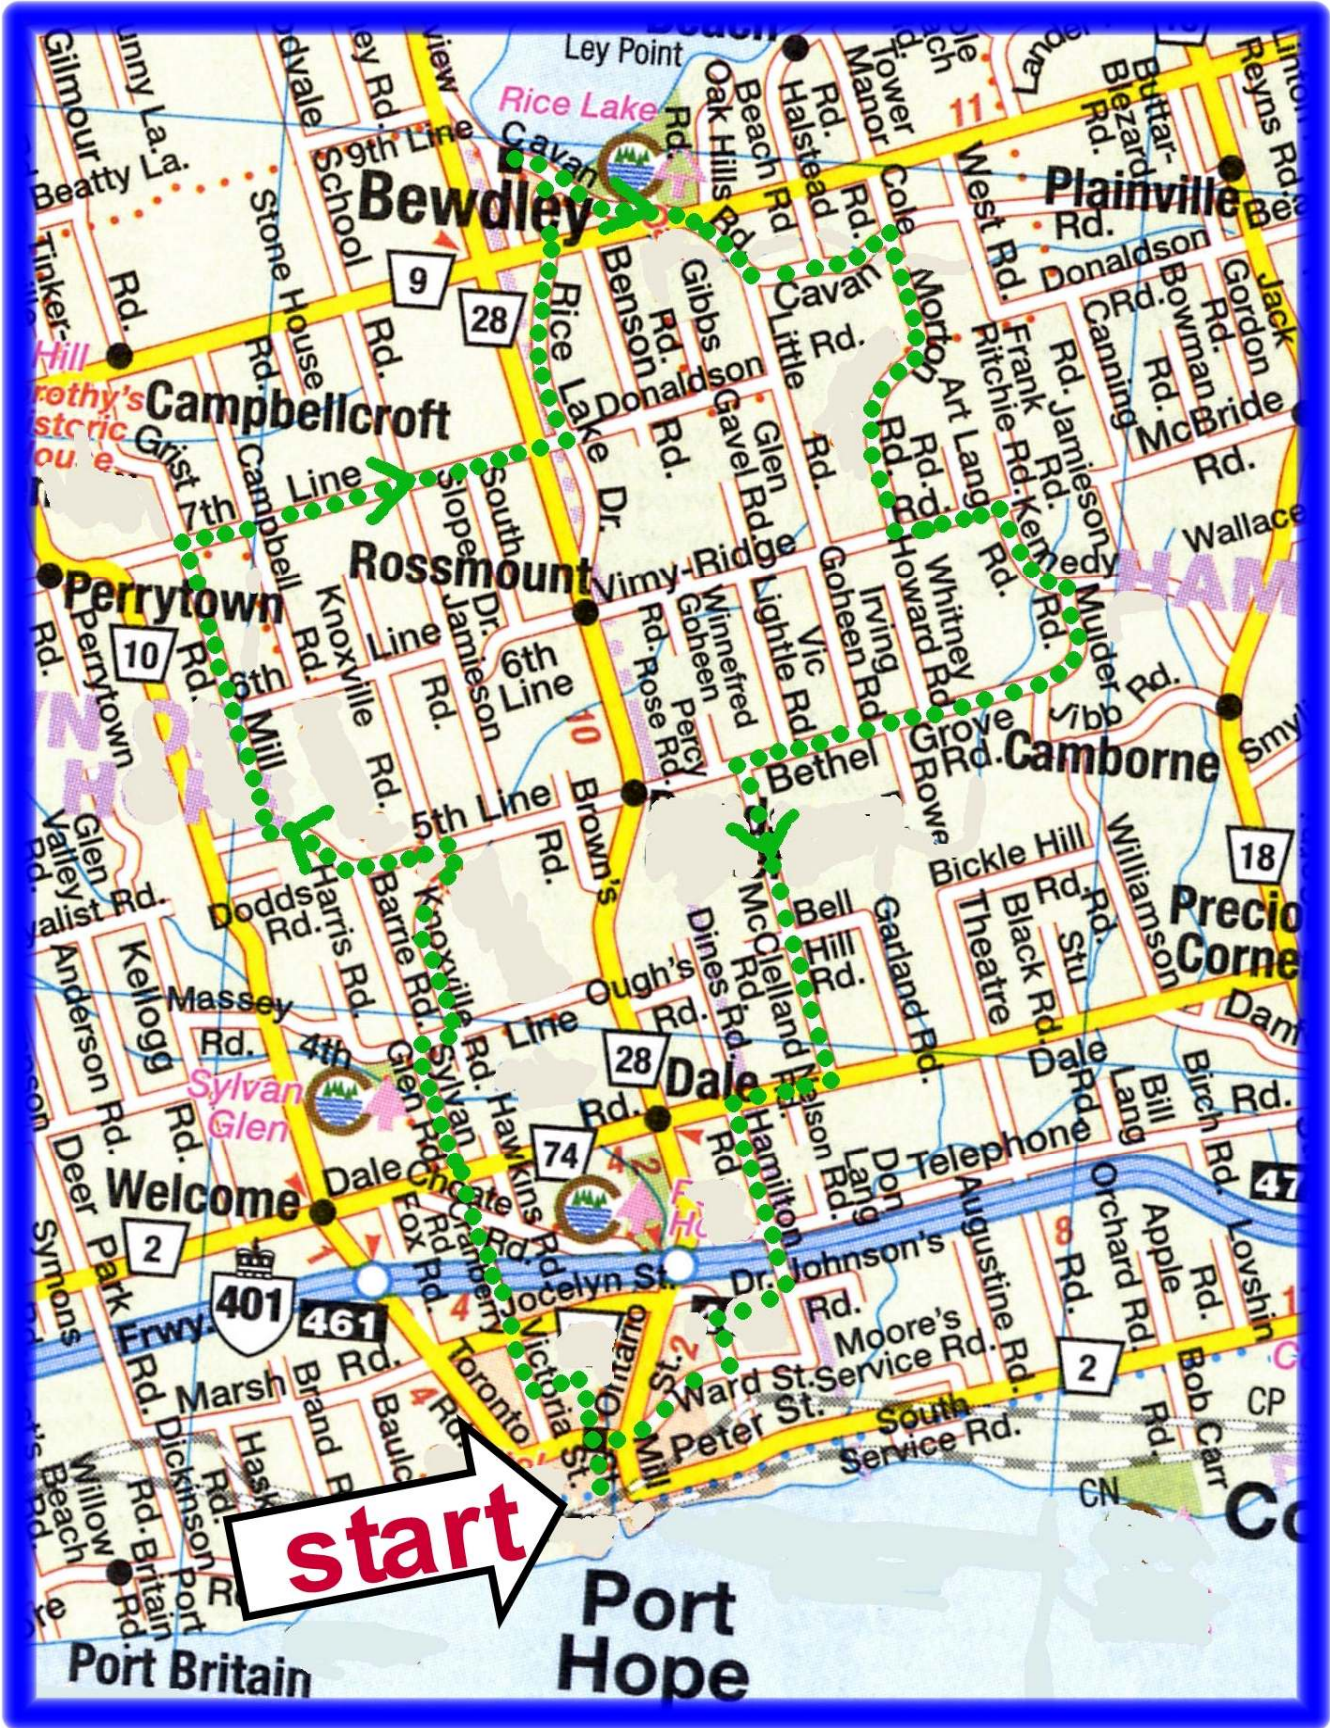

Beautiful Bewdley (51 km)

Start at Port Hope Town Hall			
0.0	0.0	west on Augusta St.	
0.2	0.2	 Pine St.	
0.7	0.9	 Bedford St. <i>becomes Yeovil St.</i>	
0.8	1.7	 Victoria St. N. <i>becomes Cranberry Rd.</i>	
3.2	4.9	 Sylvan Glen Rd. <i>(slight jog L/R on C.R.74)</i>	
2.0	6.9	 4th Line	
0.5	7.4	 Knoxville Rd.	
2.9	9.8	 5th Line (stop sign)	
2.1	11.9	 Grist Mill Rd.	
3.5	15.4	 7th Line (stop sign)	
4.6	20.0	 Rice Lake Drive <i>(unmarked; <u>second</u> stop sign)</i>	
3.7	23.7	 Bewdley Waterfront (store; restaurants)	
		Back-track on Rice Lake Drive	
0.7	24.4	 Cavan Rd.	
4.5	28.9	 Morton Rd.	
3.8	32.7	 Vimy Ridge Rd./6th Line <i>(unmarked; stop sign)</i>	
1.1	33.8	 Kennedy Rd.	
1.3	35.1	 Mulder Rd. (watch for sign!) <i>becomes Bethel Grove Rd./5th Line</i>	
4.6	39.7	 McClelland Rd.	
4.1	43.8	 Dale Rd. (C.R.74) <i>(unmarked; stop sign)</i>	
1.3	45.1	 Hamilton Rd.	
2.4	47.5	 Croft St. <i>(first right after Hwy.401)</i>	
0.8	48.3	 Roseglen Rd.	
0.7	49.0	 Ward St. (stop sign)	
1.4	50.4	 Mill St. (stop sign)	
0.2	50.6	 Walton St. (traffic lights)	
0.1	50.7	 Queen St.	
0.3	51.0	 Port Hope Town Hall	

Camborne

Precious Corner

Port Hope

Port Britain

Rice Lake

Sylvan Glen

Chateaufort

Victoria St.

Augustine Rd.

Orchard Rd.

Gilmour Rd.

Stone House Rd.

9th Line

Halstead Rd.

Manor Rd.

West Rd.

Orchard Rd.

Lovshin Rd.

Erwy Rd.

461

Victoria St.

Ward St.

Moore's Rd.

Augustine Rd.